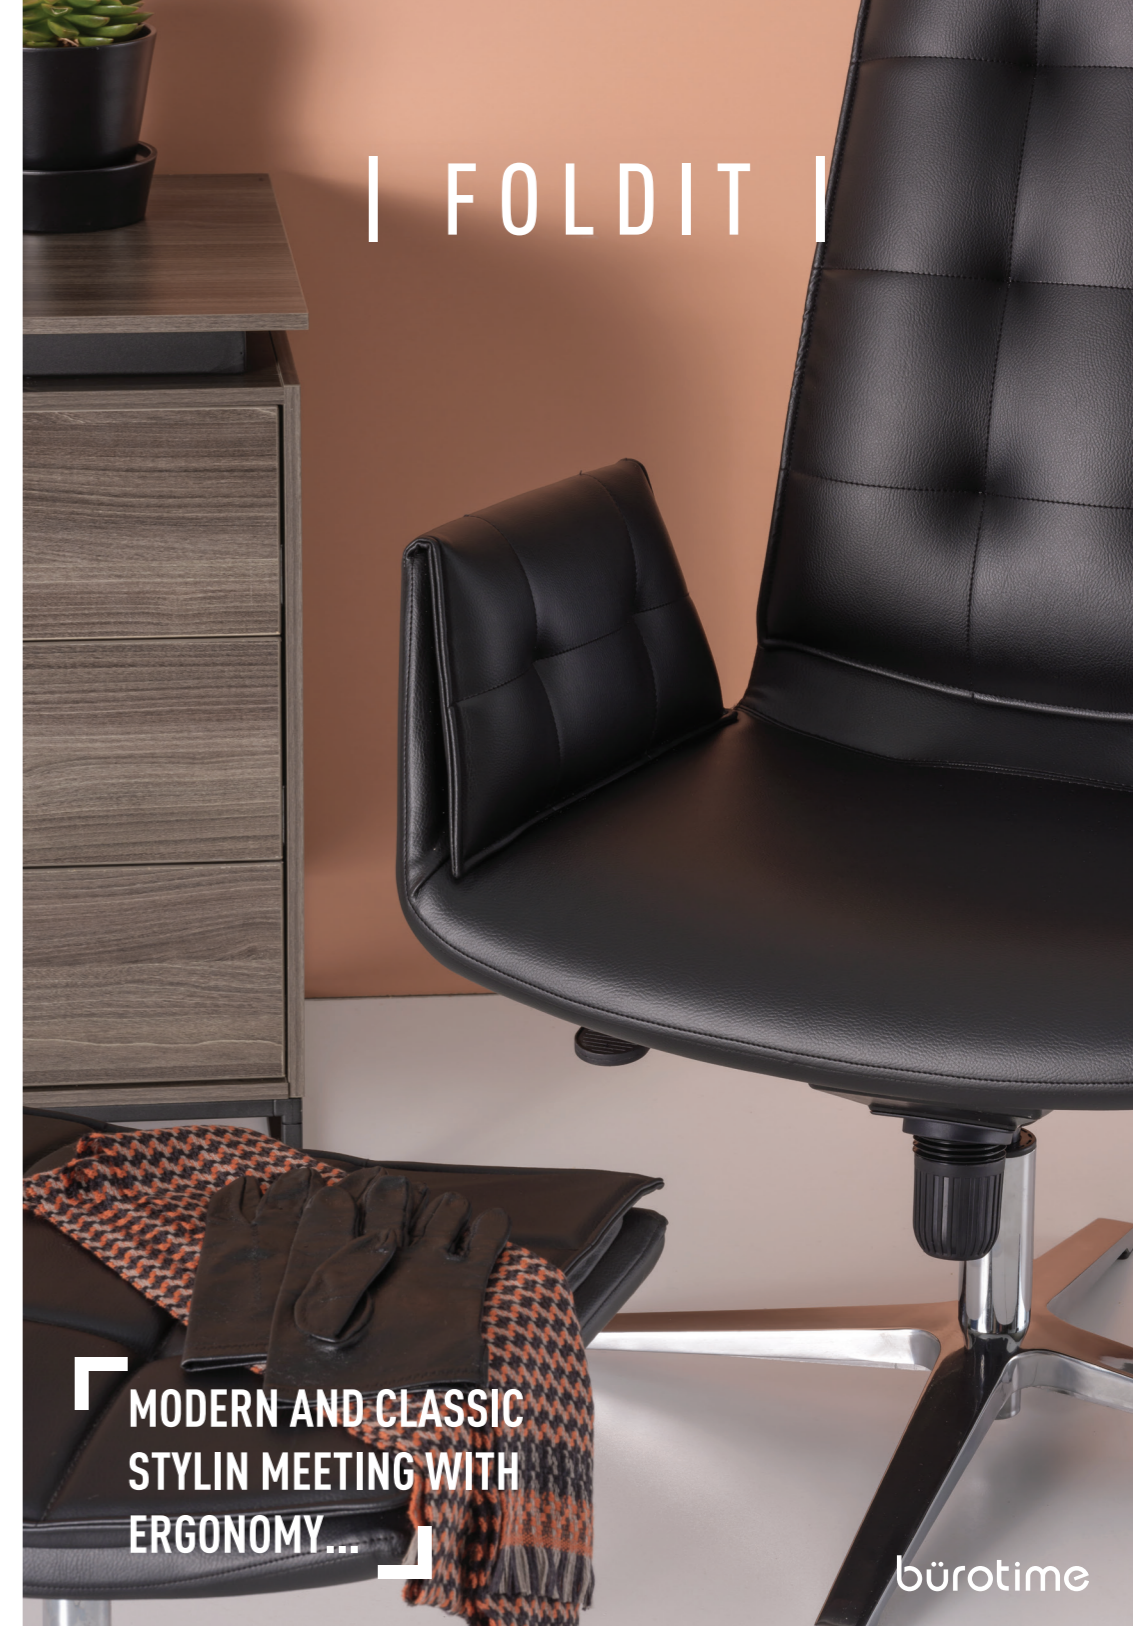

FOLDIT

Designed with a user-focused approach, Foldit is shaped to fit human ergonomics and has a fluid form. The body that surrounds the body continues in the arm and back with fluid form; the floor folds towards the inside and the inside of the arm to maximize comfort. Despite its simple form, it draws attention with its craftsmanship.

product family _____

office chairs

loung

upholstery options

| FOLDIT |

MODERN AND CLASSIC
STYLIN MEETING WITH
ERGONOMY...