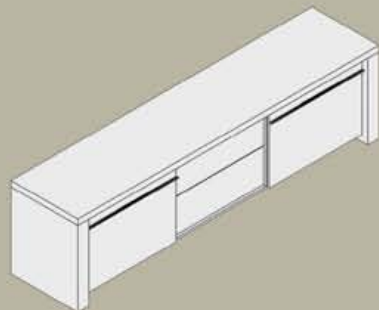

ARMADA CABINET / ARMADA DOLAP

CABINET / DOLAP
Size: L:245 W:60 H:73
Code: ARC 60 245

Size: L:275 W:60 H:73
Code: ARC 60 275

ARMADA COFFEE TABLES / ARMADA SEHPALAR

COFFEE TABLE / SEHPA
Size: L:60 W:60 H:42
Code: ARCT 60 060

COFFEE TABLE / SEHPA
Size: L:130 W:60 H:42
Code: ARCT 60 130