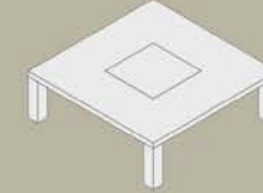

COFFEE TABLE / SEHPA
Size: L:130 W:130 H:42
Code: ARCT 130 130

ARMADA MEETING TABLES / ARMADA TOPLANTI MASALARI