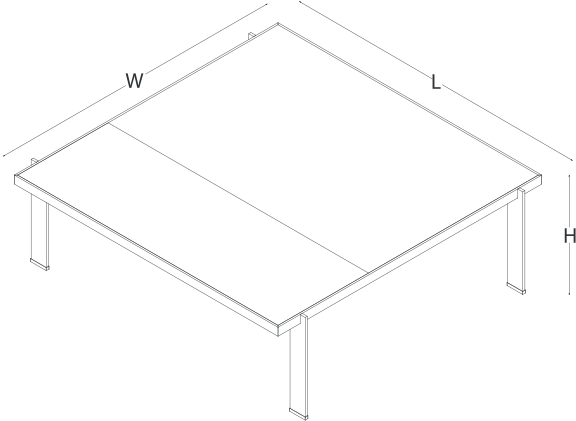

high cabinet with glass door

coffee table

size chart

table - left

W 98 L 240 / 270 H 78

table - right

W 98 L 240 / 270 H 78

size chart

size chart

coffe table

W 75 L 80

coffe table

W 120 L 125

H 41

coffe table

W 75 L 125

size chart

meeting table
W 130 L 130

meeting table
W 100 L 200

H 74

meeting table
W 100 L 240

color options _____

lacquer (table top, top, door, cable management)

wood veneer (meeting table top - body)