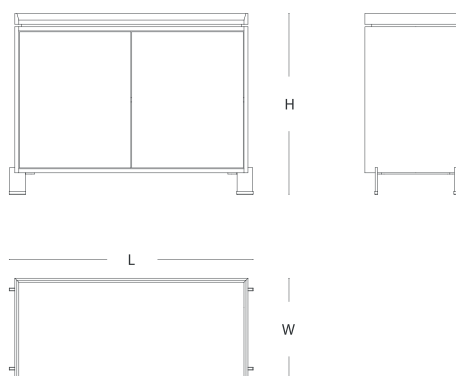

high cabinet with glass door

coffee table

size chart

table - left

W 98 L 240 / 270 H 78

table - right

W 98 L 240 / 270 H 78

size chart

cabinet with glass - two drawers

W 92,4 L 75 H 51,5

cabinet - two drawers

W 45 L 108 H 78

credenza

W 45 L 108 H 78

high cabinet / high cabinet with glass door

W 45 L 108 H 125,5

size chart

coffe table

W 75 L 80

coffe table

W 120 L 125

H 41

coffe table

W 75 L 125

size chart

meeting table
W 130 L 130

meeting table
W 100 L 200

H 74

meeting table
W 100 L 240

color options _____

lacquer (table top, top, door, cable management)

wood veneer (meeting table top - body)