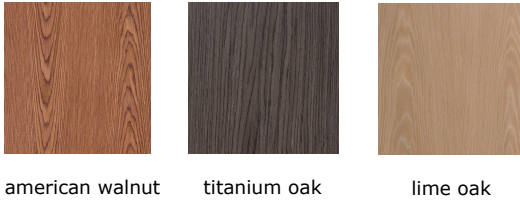

size chart

meeting table
W 130 L 130

meeting table
W 100 L 200

H 74

meeting table
W 100 L 240

color options _____

lacquer (table top, top, door, cable management)

wood veneer (meeting table top - body)