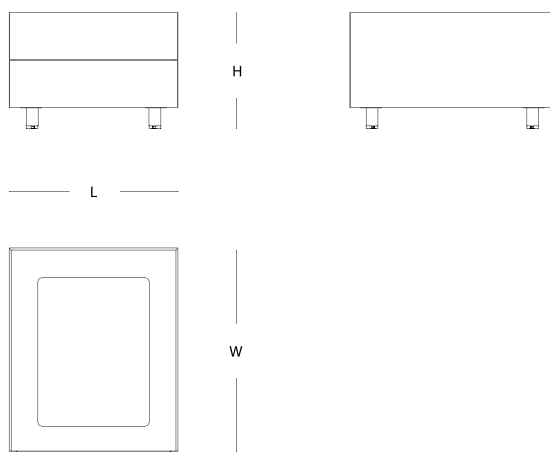

high cabinet with glass door

coffee table

size chart

table - left

W 98 L 240 / 270 H 78

table - right

W 98 L 240 / 270 H 78

size chart

cabinet with glass - two drawers

W 92,4 L 75 H 51,5

cabinet - two drawers

W 45 L 108 H 78

credenza

W 45 L 108 H 78

high cabinet / high cabinet with glass door

W 45 L 108 H 125,5

size chart

coffe table

W 75 L 80

coffe table

W 120 L 125

H 41

coffe table

W 75 L 125

size chart

meeting table
W 130 L 130

meeting table
W 100 L 200

H 74

meeting table
W 100 L 240

color options _____

lacquer (table top, top, door, cable management)

wood veneer (meeting table top - body)