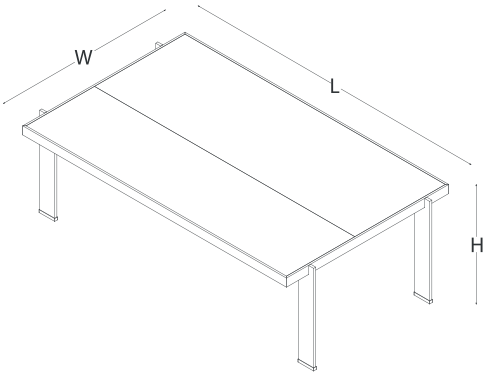

high cabinet with glass door

coffee table

size chart

table - left

W 98 L 240 / 270 H 78

table - right

W 98 L 240 / 270 H 78

size chart

size chart

coffe table

W 75 L 80

coffe table

W 120 L 125

H 41

coffe table

W 75 L 125

size chart

meeting table
W 130 L 130

meeting table
W 100 L 200

H 74

meeting table
W 100 L 240

color options _____

lacquer (table top, top, door, cable management)

wood veneer (meeting table top - body)