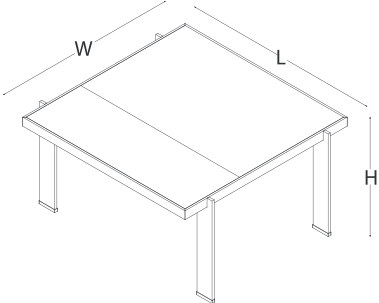

high cabinet with glass door

coffee table

size chart

table - left

W 98 L 240 / 270 H 78

table - right

W 98 L 240 / 270 H 78

size chart

cabinet with glass - two drawers

W 92,4 L 75 H 51,5

cabinet - two drawers

W 45 L 108 H 78

credenza

W 45 L 108 H 78

high cabinet / high cabinet with glass door

W 45 L 108 H 125,5

size chart

coffe table

W 75 L 80

coffe table

W 120 L 125

H 41

coffe table

W 75 L 125

size chart

meeting table
W 130 L 130

meeting table
W 100 L 200

H 74

meeting table
W 100 L 240

color options _____

lacquer (table top, top, door, cable management)

wood veneer (meeting table top - body)