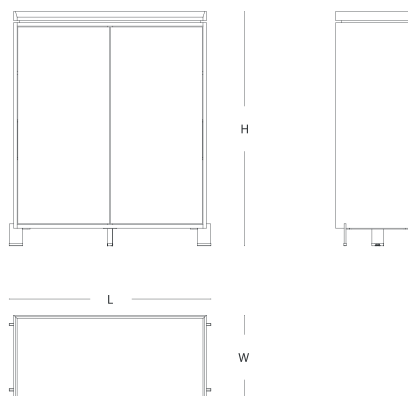

high cabinet with glass door

coffee table

size chart

table - left

W 98 L 240 / 270 H 78

table - right

W 98 L 240 / 270 H 78

size chart

cabinet with glass - two drawers

W 92,4 L 75 H 51,5

cabinet - two drawers

W 45 L 108 H 78

credenza

W 45 L 108 H 78

high cabinet / high cabinet with glass door

W 45 L 108 H 125,5

size chart

coffe table

W 75 L 80

coffe table

W 120 L 125

H 41

coffe table

W 75 L 125

size chart

meeting table
W 130 L 130

meeting table
W 100 L 200

H 74

meeting table
W 100 L 240

color options _____

lacquer (table top, top, door, cable management)

wood veneer (meeting table top - body)