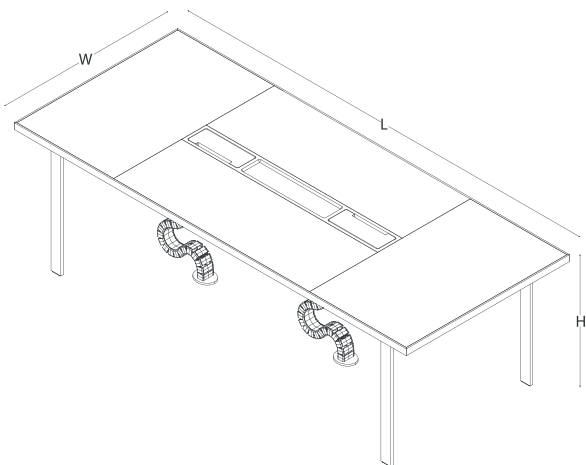

size chart

coffe table

W 75 L 80

coffe table

W 120 L 125

H 41

coffe table

W 75 L 125

size chart

meeting table
W 130 L 130

meeting table
W 100 L 200

H 74

meeting table
W 100 L 240

color options _____

lacquer (table top, top, door, cable management)

wood veneer (meeting table top - body)