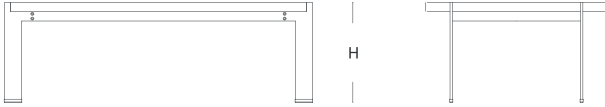

size chart

coffe table

W 75 L 80

coffe table

W 120 L 125

H 41

coffe table

W 75 L 125

size chart

meeting table
W 130 L 130

meeting table
W 100 L 200

H 74

meeting table
W 100 L 240

color options _____

lacquer (table top, top, door, cable management)

wood veneer (meeting table top - body)