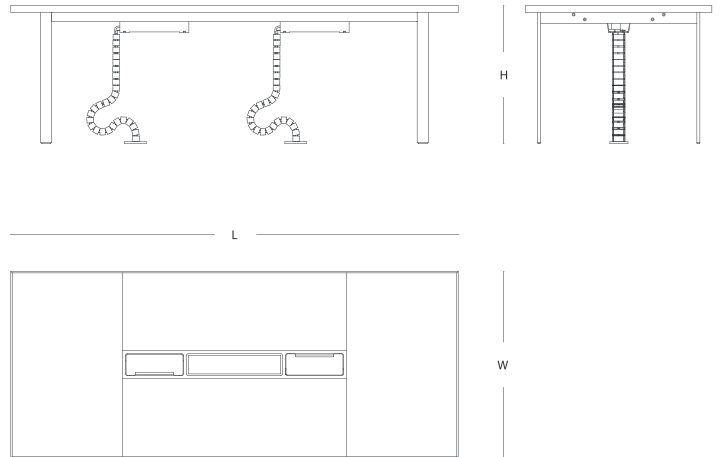

high cabinet with glass door

coffee table

size chart

table - left

W 98 L 240 / 270 H 78

table - right

W 98 L 240 / 270 H 78

size chart

size chart

coffe table

W 75 L 80

coffe table

W 120 L 125

H 41

coffe table

W 75 L 125

size chart

meeting table
W 130 L 130

meeting table
W 100 L 200

H 74

meeting table
W 100 L 240

color options _____

lacquer (table top, top, door, cable management)

wood veneer (meeting table top - body)