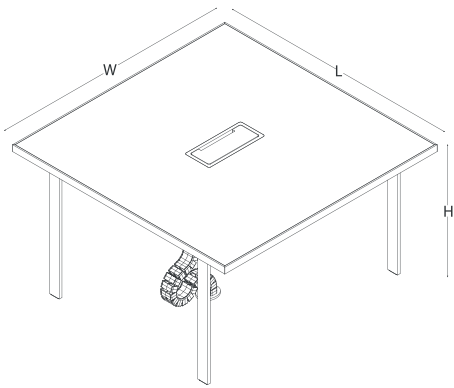

high cabinet with glass door

coffee table

size chart

table - left

W 98 L 240 / 270 H 78

table - right

W 98 L 240 / 270 H 78

size chart

size chart

coffe table

W 75 L 80

coffe table

W 120 L 125

H 41

coffe table

W 75 L 125

size chart

meeting table
W 130 L 130

meeting table
W 100 L 200

H 74

meeting table
W 100 L 240

color options _____

lacquer (table top, top, door, cable management)

wood veneer (meeting table top - body)