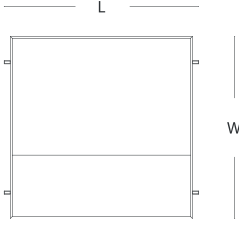

high cabinet with glass door

coffee table

size chart

table - left

W 98 L 240 / 270 H 78

table - right

W 98 L 240 / 270 H 78

size chart

cabinet with glass - two drawers

W 92,4 L 75 H 51,5

cabinet - two drawers

W 45 L 108 H 78

credenza

W 45 L 108 H 78

high cabinet / high cabinet with glass door

W 45 L 108 H 125,5

size chart

coffe table

W 75 L 80

coffe table

W 120 L 125

H 41

coffe table

W 75 L 125

size chart

meeting table
W 130 L 130

meeting table
W 100 L 200

H 74

meeting table
W 100 L 240

color options _____

lacquer (table top, top, door, cable management)

wood veneer (meeting table top - body)