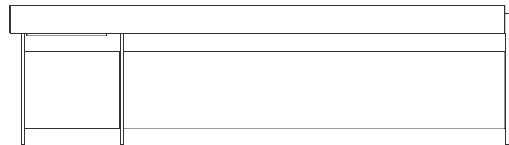

high cabinet with glass door

coffee table

size chart

table - left

W 98 L 240 / 270 H 78

table - right

W 98 L 240 / 270 H 78

size chart