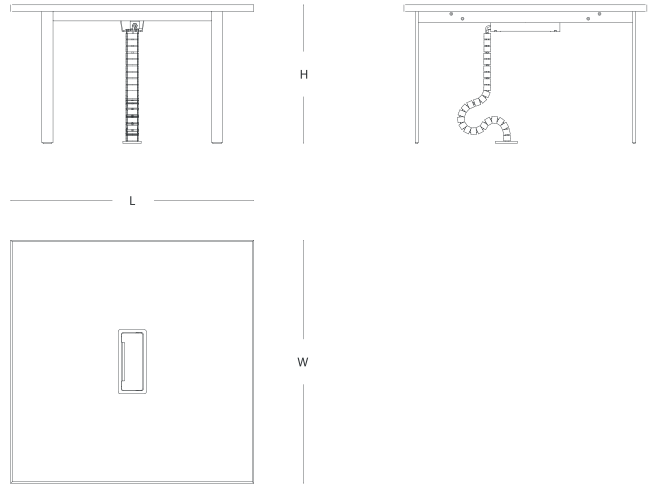

high cabinet with glass door

coffee table

size chart

table - left

W 98 L 240 / 270 H 78

table - right

W 98 L 240 / 270 H 78

size chart

size chart

coffe table

W 75 L 80

coffe table

W 120 L 125

H 41

coffe table

W 75 L 125

size chart

meeting table
W 130 L 130

meeting table
W 100 L 200

H 74

meeting table
W 100 L 240

color options _____

lacquer (table top, top, door, cable management)

wood veneer (meeting table top - body)