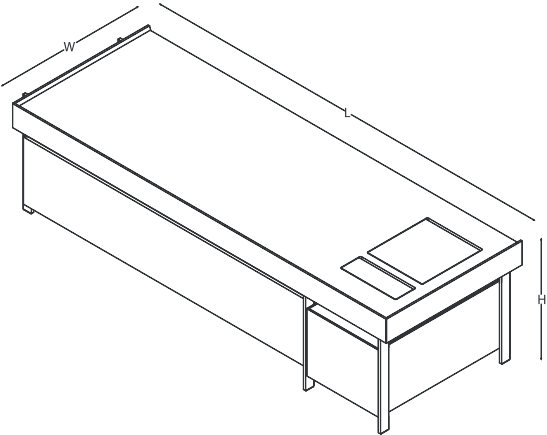

high cabinet with glass door

coffee table

size chart

table - left

W 98 L 240 / 270 H 78

table - right

W 98 L 240 / 270 H 78

size chart