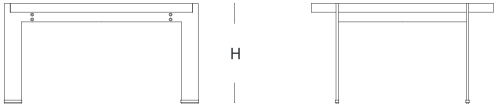

high cabinet with glass door

coffee table

size chart

table - left

W 98 L 240 / 270 H 78

table - right

W 98 L 240 / 270 H 78

size chart

cabinet with glass - two drawers

W 92,4 L 75 H 51,5

cabinet - two drawers

W 45 L 108 H 78

credenza

W 45 L 108 H 78

high cabinet / high cabinet with glass door

W 45 L 108 H 125,5

size chart

coffe table

W 75 L 80

coffe table

W 120 L 125

H 41

coffe table

W 75 L 125

size chart

meeting table
W 130 L 130

meeting table
W 100 L 200

H 74

meeting table
W 100 L 240

color options _____

lacquer (table top, top, door, cable management)

wood veneer (meeting table top - body)