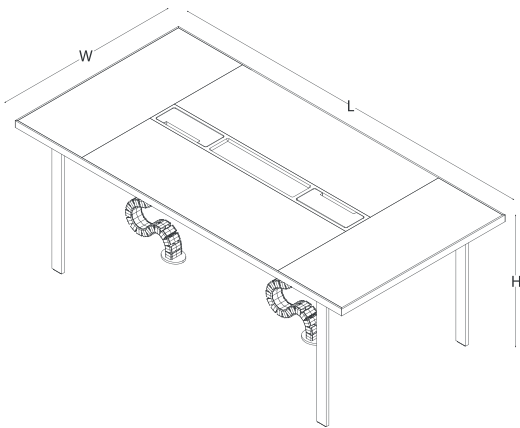

high cabinet with glass door

coffee table

size chart

table - left

W 98 L 240 / 270 H 78

table - right

W 98 L 240 / 270 H 78

size chart

size chart

coffe table

W 75 L 80

coffe table

W 120 L 125

H 41

coffe table

W 75 L 125

size chart

meeting table
W 130 L 130

meeting table
W 100 L 200

H 74

meeting table
W 100 L 240

color options _____

lacquer (table top, top, door, cable management)

wood veneer (meeting table top - body)