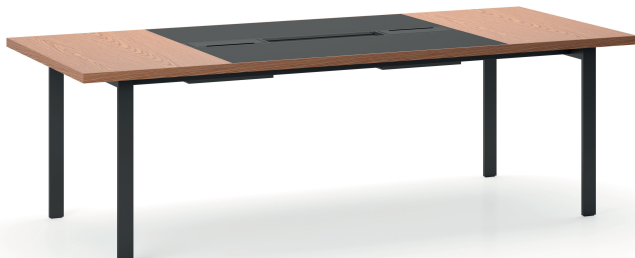

Theo executive desk reflects the weight of wood to the executive rooms while adding elegance to the environment with its details built on plain forms and its eclectic structure.

The glass-covered, integrated unit next to the table allows the user to display items that nourish his collector spirit and creates private spaces where he expresses himself and connects with the working environment.

product family _____

table

meeting table

product family _____

cabinet

cabinet with glass

credenza

high cabinet

high cabinet with glass door

coffee table

size chart

table - left

W 98 L 240 / 270 H 78

table - right

W 98 L 240 / 270 H 78

size chart