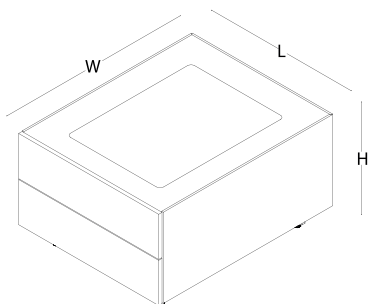

high cabinet with glass door

coffee table

size chart

table - left

W 98 L 240 / 270 H 78

table - right

W 98 L 240 / 270 H 78

size chart

cabinet with glass - two drawers

W 92,4 L 75 H 51,5

cabinet - two drawers

W 45 L 108 H 78

credenza

W 45 L 108 H 78

high cabinet / high cabinet with glass door

W 45 L 108 H 125,5

size chart

coffe table

W 75 L 80

coffe table

W 120 L 125

H 41

coffe table

W 75 L 125