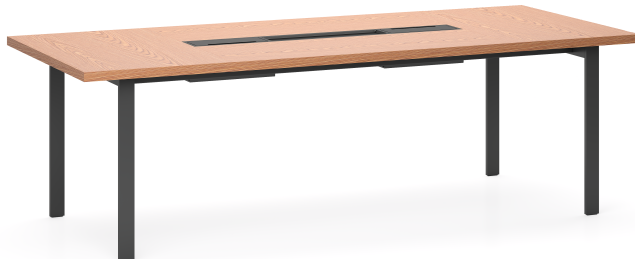

Theo executive desk reflects the weight of wood to the executive rooms while adding elegance to the environment with its details built on plain forms and its eclectic structure.

The glass-covered, integrated unit next to the table allows the user to display items that nourish his collector spirit and creates private spaces where he expresses himself and connects with the working environment.

product family _____

table

meeting table

product family _____

cabinet

cabinet with glass

credenza

high cabinet

high cabinet with glass door

coffee table

size chart

table - left

W 98 L 240 / 270 H 78

table - right

W 98 L 240 / 270 H 78

size chart