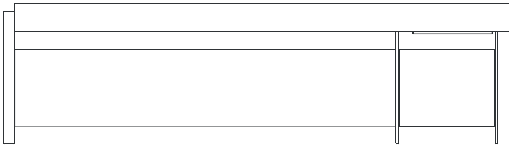

high cabinet with glass door

coffee table

size chart

table - left

W 98 L 240 / 270 H 78

table - right

W 98 L 240 / 270 H 78

size chart