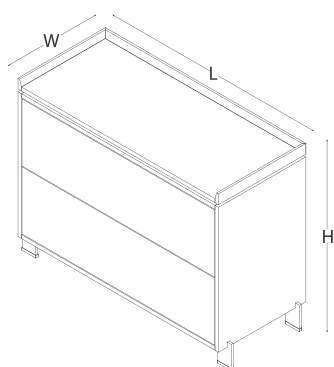

high cabinet with glass door

coffee table

size chart

table - left

W 98 L 240 / 270 H 78

table - right

W 98 L 240 / 270 H 78

size chart

cabinet with glass - two drawers

W 92,4 L 75 H 51,5

cabinet - two drawers

W 45 L 108 H 78

credenza

W 45 L 108 H 78

high cabinet / high cabinet with glass door

W 45 L 108 H 125,5

size chart

coffe table

W 75 L 80

coffe table

W 120 L 125

H 41

coffe table

W 75 L 125