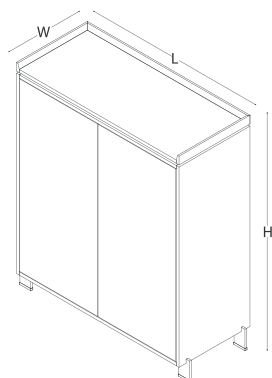

high cabinet with glass door

coffee table

size chart

table - left

W 98 L 240 / 270 H 78

table - right

W 98 L 240 / 270 H 78

size chart

cabinet with glass - two drawers

W 92,4 L 75 H 51,5

cabinet - two drawers

W 45 L 108 H 78

credenza

W 45 L 108 H 78

high cabinet / high cabinet with glass door

W 45 L 108 H 125,5

size chart

coffe table

W 75 L 80

coffe table

W 120 L 125

H 41

coffe table

W 75 L 125

size chart

meeting table
W 130 L 130

meeting table
W 100 L 200

H 74

meeting table
W 100 L 240

color options _____

lacquer (table top, top, door, cable management)

wood veneer (meeting table top - body)