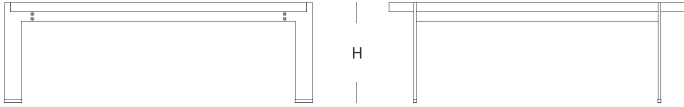

size chart

coffe table

W 75 L 80

coffe table

W 120 L 125

H 41

coffe table

W 75 L 125

size chart

meeting table
W 130 L 130

meeting table
W 100 L 200

H 74

meeting table
W 100 L 240

color options _____

lacquer (table top, top, door, cable management)

wood veneer (meeting table top - body)