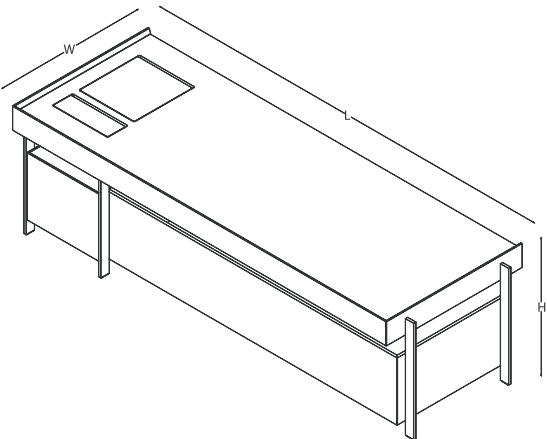

high cabinet with glass door

coffee table

size chart

table - left

W 98 L 240 / 270 H 78

table - right

W 98 L 240 / 270 H 78

size chart