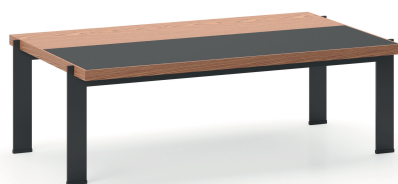

Theo executive desk reflects the weight of wood to the executive rooms while adding elegance to the environment with its details built on plain forms and its eclectic structure.

The glass-covered, integrated unit next to the table allows the user to display items that nourish his collector spirit and creates private spaces where he expresses himself and connects with the working environment.

product family _____

table

meeting table

product family _____

cabinet

cabinet with glass

credenza

high cabinet

high cabinet with glass door

coffee table

size chart

table - left

W 98 L 240 / 270 H 78

table - right

W 98 L 240 / 270 H 78

size chart