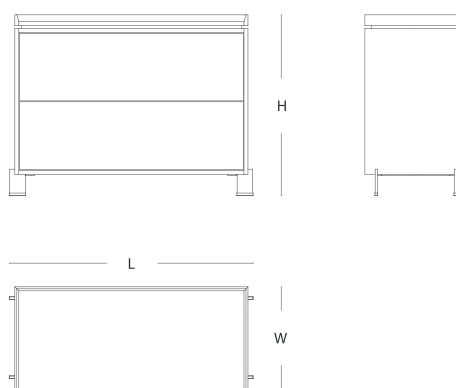

high cabinet with glass door

coffee table

size chart

table - left

W 98 L 240 / 270 H 78

table - right

W 98 L 240 / 270 H 78

size chart

cabinet with glass - two drawers

W 92,4 L 75 H 51,5

cabinet - two drawers

W 45 L 108 H 78

credenza

W 45 L 108 H 78

high cabinet / high cabinet with glass door

W 45 L 108 H 125,5

size chart

coffe table

W 75 L 80

coffe table

W 120 L 125

H 41

coffe table

W 75 L 125

size chart

meeting table
W 130 L 130

meeting table
W 100 L 200

H 74

meeting table
W 100 L 240

color options _____

lacquer (table top, top, door, cable management)

wood veneer (meeting table top - body)