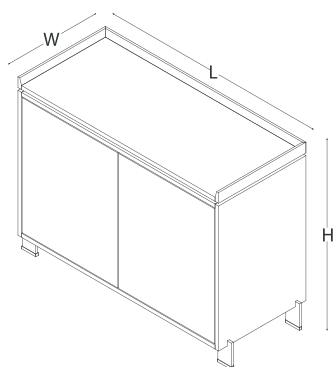

high cabinet with glass door

coffee table

size chart

table - left

W 98 L 240 / 270 H 78

table - right

W 98 L 240 / 270 H 78

size chart

cabinet with glass - two drawers

W 92,4 L 75 H 51,5

cabinet - two drawers

W 45 L 108 H 78

credenza

W 45 L 108 H 78

high cabinet / high cabinet with glass door

W 45 L 108 H 125,5

size chart

coffe table

W 75 L 80

coffe table

W 120 L 125

H 41

coffe table

W 75 L 125

size chart

meeting table
W 130 L 130

meeting table
W 100 L 200

H 74

meeting table
W 100 L 240

color options _____

lacquer (table top, top, door, cable management)

wood veneer (meeting table top - body)