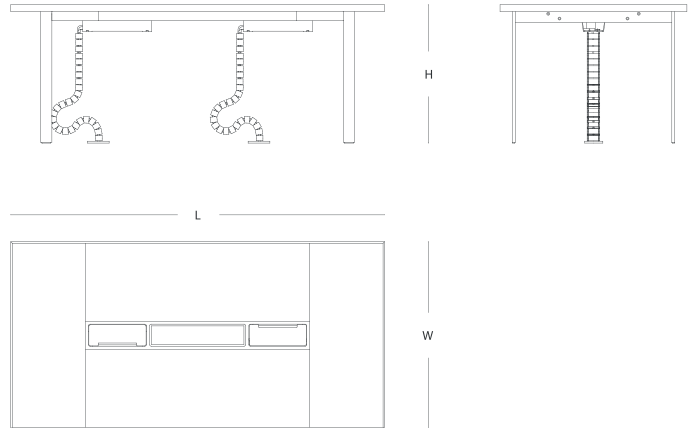

high cabinet with glass door

coffee table

size chart

table - left

W 98 L 240 / 270 H 78

table - right

W 98 L 240 / 270 H 78

size chart

size chart

coffe table

W 75 L 80

coffe table

W 120 L 125

H 41

coffe table

W 75 L 125

size chart

meeting table
W 130 L 130

meeting table
W 100 L 200

H 74

meeting table
W 100 L 240

color options _____

lacquer (table top, top, door, cable management)

wood veneer (meeting table top - body)