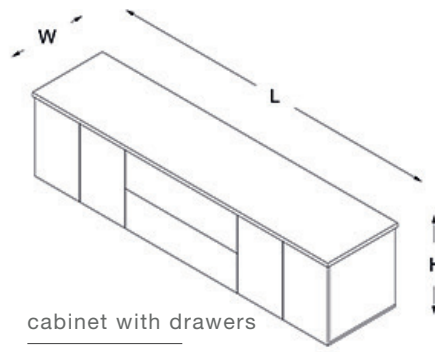

cabinet with drawers

H:73,5
W:62
L:262