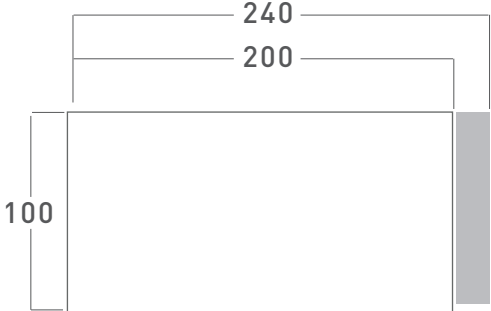

# table options

---

wood veneer table with marble details (LV)

wood veneer table with leather details (LV)

square veneer desk (VN)

# size table

---

executive desks

meeting desks

# size table

---

coffeetable